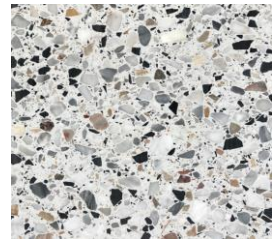

Granite Options

Thomas Hearn

Nero Assoluto

Giallo Venezia

Blue Pearl

Kashmir White

Manufactured Quartz

Starlight Black

Starlight White

Mid Grey

Grigio Venato Terrazzo

Bianco Marmi

Nero Marmi

Polar White

Marble

Carrara

Botticino

Glass

Clear

Edge Profiles

Straight

Bullnose

Chamfer

Every effort has been made to show colours accurately, but may vary. Please call 01926 854 884 or visit our showroom to see all options.