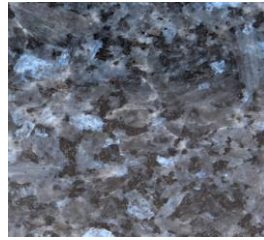

Granite Options

Thomas Hearn

Nero Assoluto

Giallo Venezia

Blue Pearl

Kashmir White

Manufactured Quartz

Starlight Black

Starlight White

Mid Grey

Grigio Venato Terrazzo

Bianco Marmi

Nero Marmi

Polar White

Marble

Carrara

Botticino

Glass

Clear

Edge Profiles

Straight

Bullnose

Chamfer

Every effort has been made to show colours accurately, but may vary. Please call 01926 854 884 or visit our showroom to see all options.